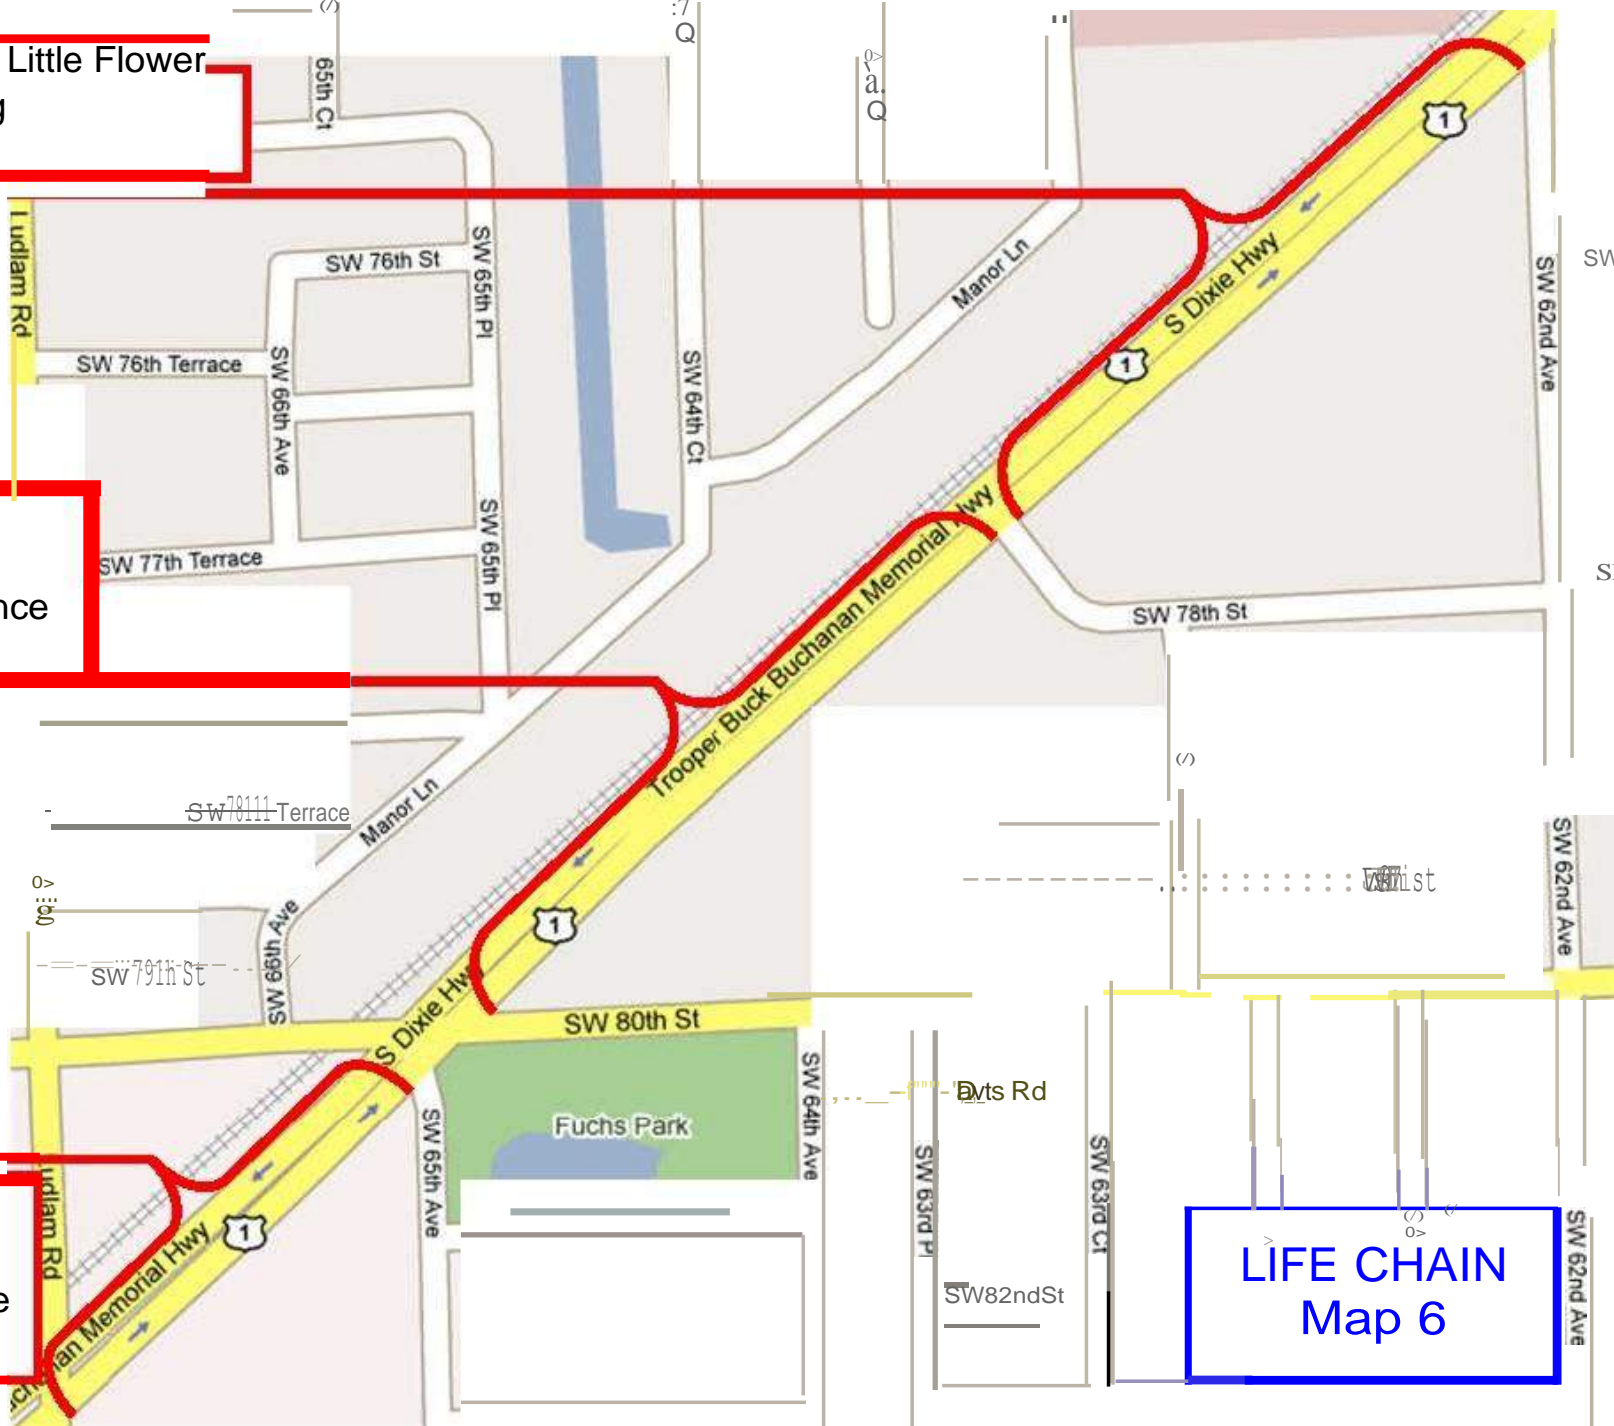

LIFE CHAIN CENTRAL & POSTER PICK-UP  
at Ponce Middle School  
US1 between Marius and Augusto Street

- St. Raymond
- St. Robert Bellarmine
- Heart Beat of Miami
- Humana Internacional

- St. Agnes
- St. Hugh
- St. Jude

- St. Kevin
- St. Patrick
- St. Francis de Sales

**LIFE CHAIN**  
**Map 1**

•St. Augustine

•Prince of Peace  
•

•Blessed Trinity

•Mother of Christ

•Sts. Peter & Paul  
•Our Lady of the Lakes

**LIFE CHAIN**  
**Map 4**

**LIFE CHAIN**  
**Map 5**

- Church of The Little Flower
- Christ the King
- St. Benedict

- St. John Bosco
- St. Joachim
- Divine Providence

- Our Lady of Guadalupe

LIFE CHAIN  
Map 6

•St. Thomas The Apostle  
•St. John The Apostle

•St. Louis

•St. Richard/Holy Rosary

**LIFE CHAIN**  
**Map 7**