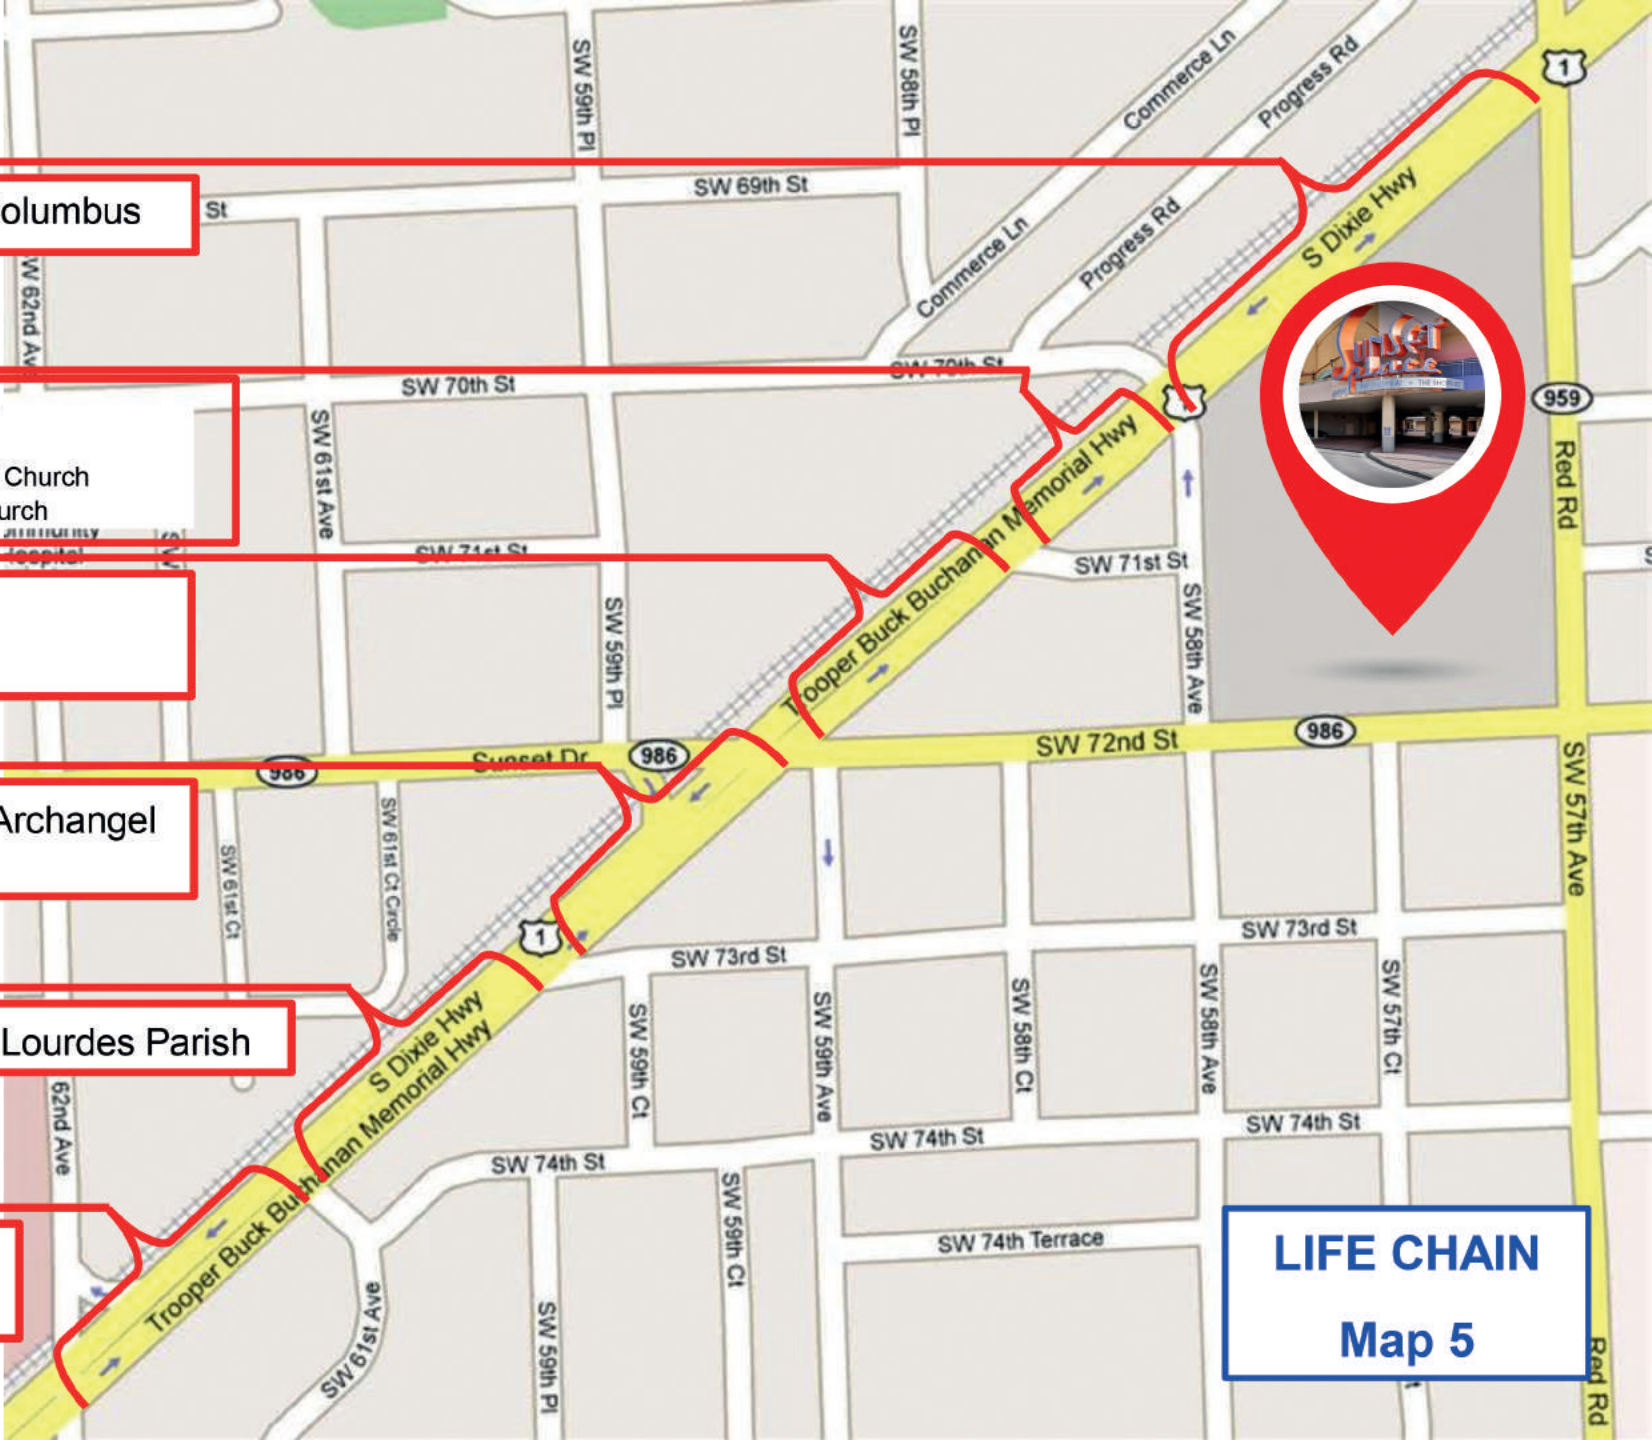

LIFE CHAIN CENTRAL & POSTER PICK-UP  
at Ponce Middle School  
US1 between Marius and Augusto Street

- St. Raymond
- St. Robert Bellarmine
- Heart Beat of Miami
- Humana Internacional

- St. Agnes
- St. Hugh
- St. Jude

- St. Kevin
- St. Patrick
- St. Francis de Sales

**LIFE CHAIN**  
**Map 1**

•St. Augustine

•Prince of Peace  
•

•Blessed Trinity

•Mother of Christ

•Sts. Peter & Paul  
•Our Lady of the Lakes

**LIFE CHAIN**  
**Map 4**

**LIFE CHAIN**  
**Map 5**

- Church of The Little Flower
- Christ the King
- St. Benedict

- St. John Bosco
- St. Joachim
- Divine Providence

- Our Lady of Guadalupe

LIFE CHAIN  
Map 6

•St. Thomas The Apostle  
•St. John The Apostle

•St. Louis

•St. Richard/Holy Rosary

**LIFE CHAIN**  
**Map 7**