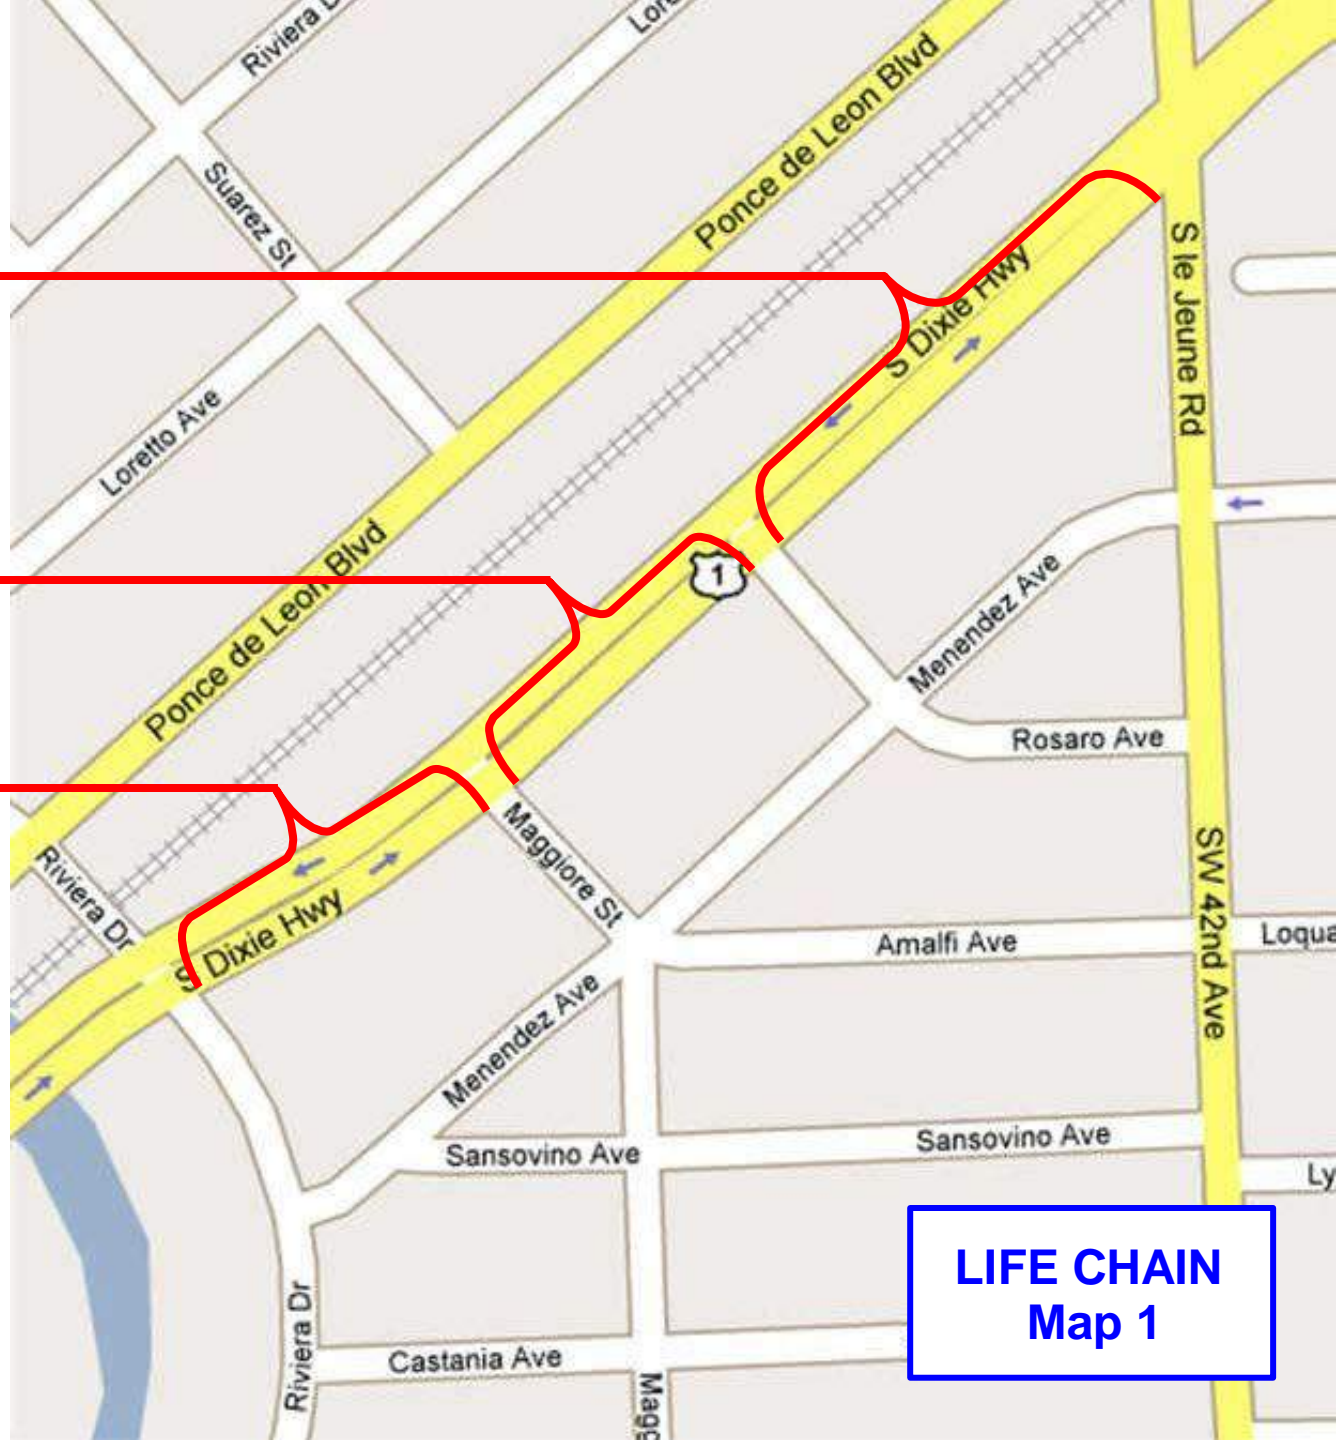

MAP INDEX

Find your
parish or group

Then find your
Map #

PARISHES	MAP
BLESSED TRINITY	4
CHRIST THE KING	6
CORPUS CHRISTI	2
DIVINE PROVIDENCE	6
EPIPHANY	5
GESU	2
GOOD SHEPARD	2
LADY OF GUADALUPE	6
LADY OF LEBANON	2
LADY OF LOURDES	5
LADY OF THE LAKES	4
LITTLE FLOWER	6
MOTHER OF CHRIST	4
PRINCE OF PEACE	4
ST. AGATHA	5
ST. AGNES	1
ST. AUGUSTINE	4
ST. BARBARA	2
ST. BENEDICT	6
ST. BRENDAN	2
ST. CATHERINE OF SIENA	2
ST. DOMINIC	5
ST. FRANCIS DE SALES	1
ST. HUGH	1
ST. JAMES	2
ST. JOACHIM	6
ST. JOHN BOSCO	6
ST. JOHN NEUMANN	5
ST. JOHN THE APOSTLE	7
ST. JUDE	1
ST. KEVIN	1
ST. KIERAN	2
ST. LOUIS	7
ST. MICHAEL ARCHANGEL	5
ST. PATRICK	1
ST. PETER & PAUL	4
ST. RAYMOND	1
ST. RICHARD / HOLY ROSARY	7
ST. ROBERT BELLARMINE	1
ST. ROSE OF LIMA will be at 9401 Biscayne Blvd.	ARCH
ST. THOMAS APOSTLE	7
ST. TIMOTHY	2
SACRED HEART & ST. MARTIN DE PORRES	Home stead
OTHER GROUPS	
HEART BEAT OF MIAMI	1
HUMANA INTERNACIONAL	1
KNIGHTS OF COLUMBUS	5
CHRIST FELLOWSHIP	5
CALVARY CHAPEL MIAMI BEACH	5
PROVIDENCE ROAD CHURCH	5
ALPHA OMEGA CHURCH	5
SCHOOLS	
ARCHANGELS HOME SCHOOL	2
ARCHBISHOP COLEMAN CARROLL H. S.	3
ARCHBISHOP CURLEY – NOTRE DAME H. S.	3
BELEN JESUIT PREPATORY SCHOOL	3
CARROLLTON SCHOOL OF SACRED HEART	3
CHRISTOPHER COLUMBUS H. S.	3
IMMACULATA / LA SALLE H. S.	3
MONSIGNOR PACE H. S.	3
OUR LADY OF LOURDES ACADEMY	3
ST. BRENDAN H. S.	2
UNIVERSITY ROW	3

LIFE CHAIN CENTRAL & POSTER PICK-UP
at Ponce Middle School
US1 between Marius and Augusto Street

- •St. Raymond
- •St. Robert Bellarmine
- •Heart Beat of Miami
- •Humana Internacional

- •St. Agnes
- •St. Hugh
- •St. Jude

- •St. Kevin
- •St. Patrick
- •St. Francis de Sales

LIFE CHAIN
Map 1