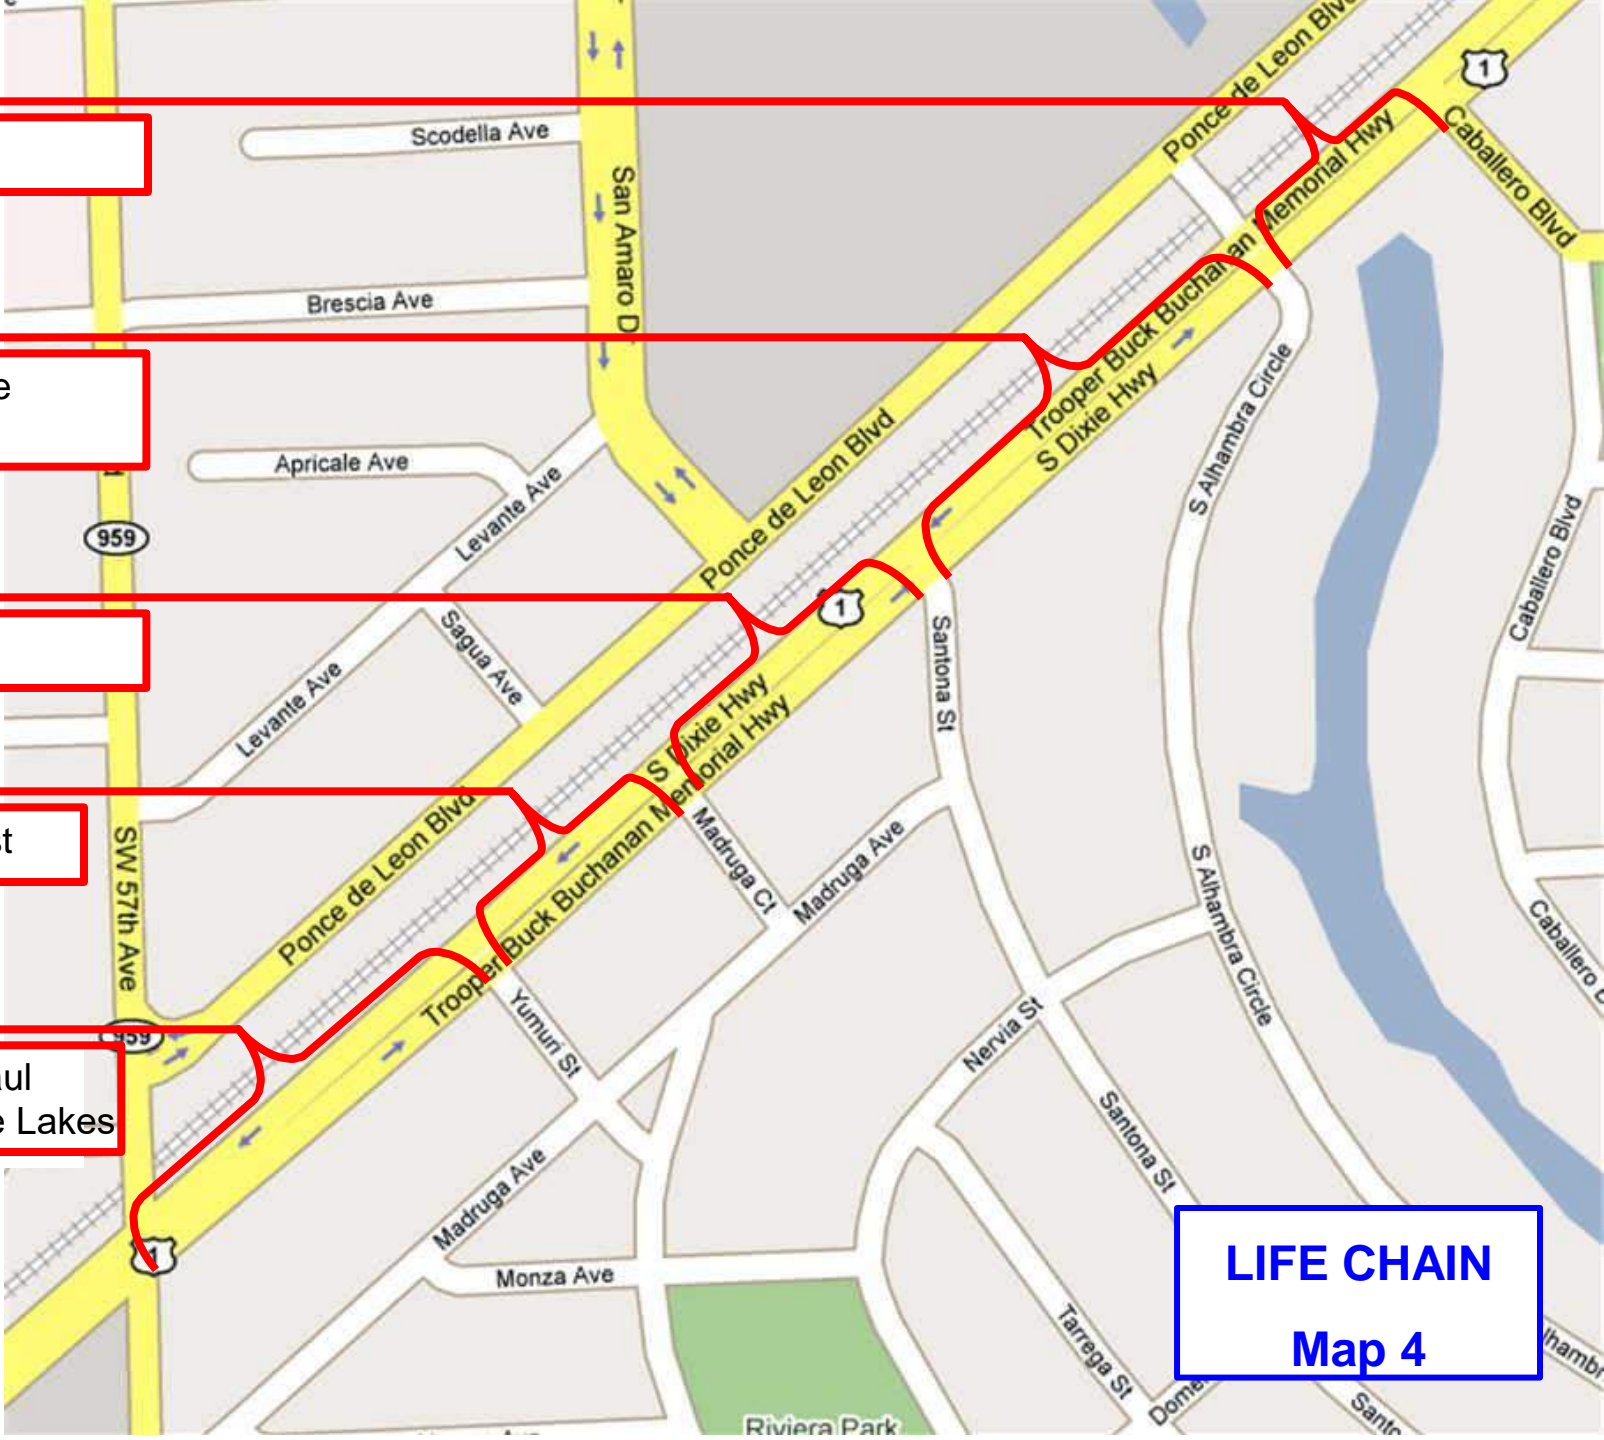

LIFE CHAIN CENTRAL & POSTER PICK-UP  
at Ponce Middle School  
US1 between Marius and Augusto Street

- St. Raymond
- St. Robert Bellarmine
- Heart Beat of Miami
- Humana Internacional

- St. Agnes
- St. Hugh
- St. Jude

- St. Kevin
- St. Patrick
- St. Francis de Sales

**LIFE CHAIN**  
**Map 1**

•St. Augustine

•Prince of Peace  
•

•Blessed Trinity

•Mother of Christ

•Sts. Peter & Paul  
•Our Lady of the Lakes

**LIFE CHAIN**  
**Map 4**

**LIFE CHAIN**  
**Map 5**

- Church of The Little Flower
- Christ the King
- St. Benedict

- St. John Bosco
- St. Joachim
- Divine Providence

- Our Lady of Guadalupe

LIFE CHAIN  
Map 6

•St. Thomas The Apostle  
•St. John The Apostle

•St. Louis

•St. Richard/Holy Rosary

**LIFE CHAIN**  
**Map 7**